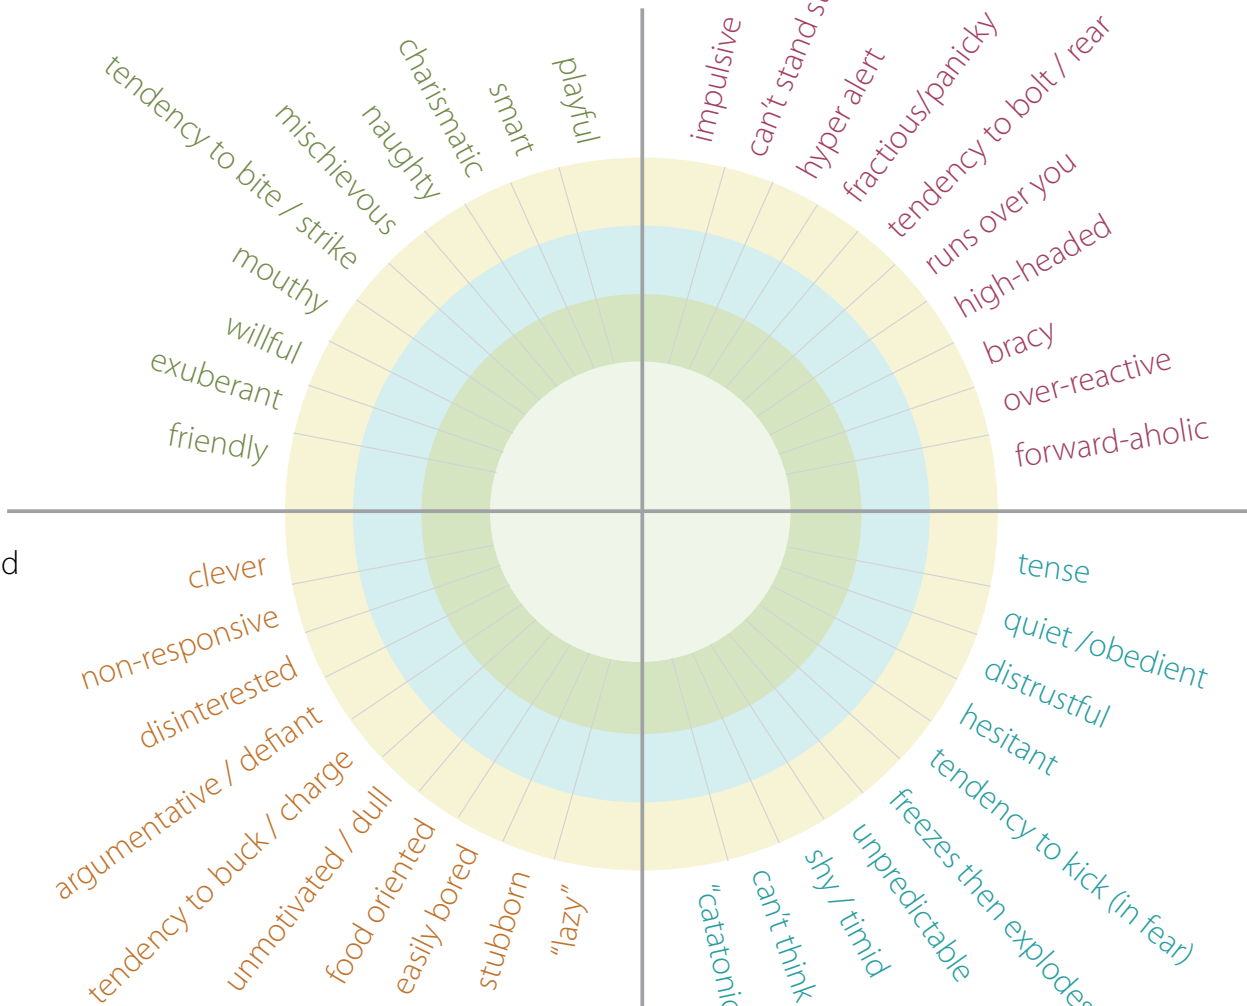

Parelli™ Horsenality™ Profile

NAME: _____

DATE: _____

- high energy
- more "go"
- quick
- tendency to run

mild
 moderate
 extreme

**LB
EXTROVERT**

Left Brain

- dominant
- pushy
- tolerant
- unconcerned
- confident
- curious

**LB
INTROVERT**

Extrovert

Introvert

- low energy
- more "whoa"
- slow
- tendency to stop

**RB
EXTROVERT**

Right Brain

- fearful/nervous
- defensive
- reactive
- emotional
- unconfident
- spooky

**RB
INTROVERT**

Parelli™ Positive Attributes

NAME: _____ DATE: _____

mild
 moderate
 extreme

charismatic ambitious

• more dots in the top two quadrants denotes performance qualities

**LB
EXTROVERT
POSITIVE**

**RB
EXTROVERT
POSITIVE**

Left Brain

Right Brain

tolerant

sensitive

**LB
INTROVERT
POSITIVE**

**RB
INTROVERT
POSITIVE**

• more dots in more quadrants, the more "all-round" the horse is

• more dots in the bottom two quadrants denotes reliable qualities