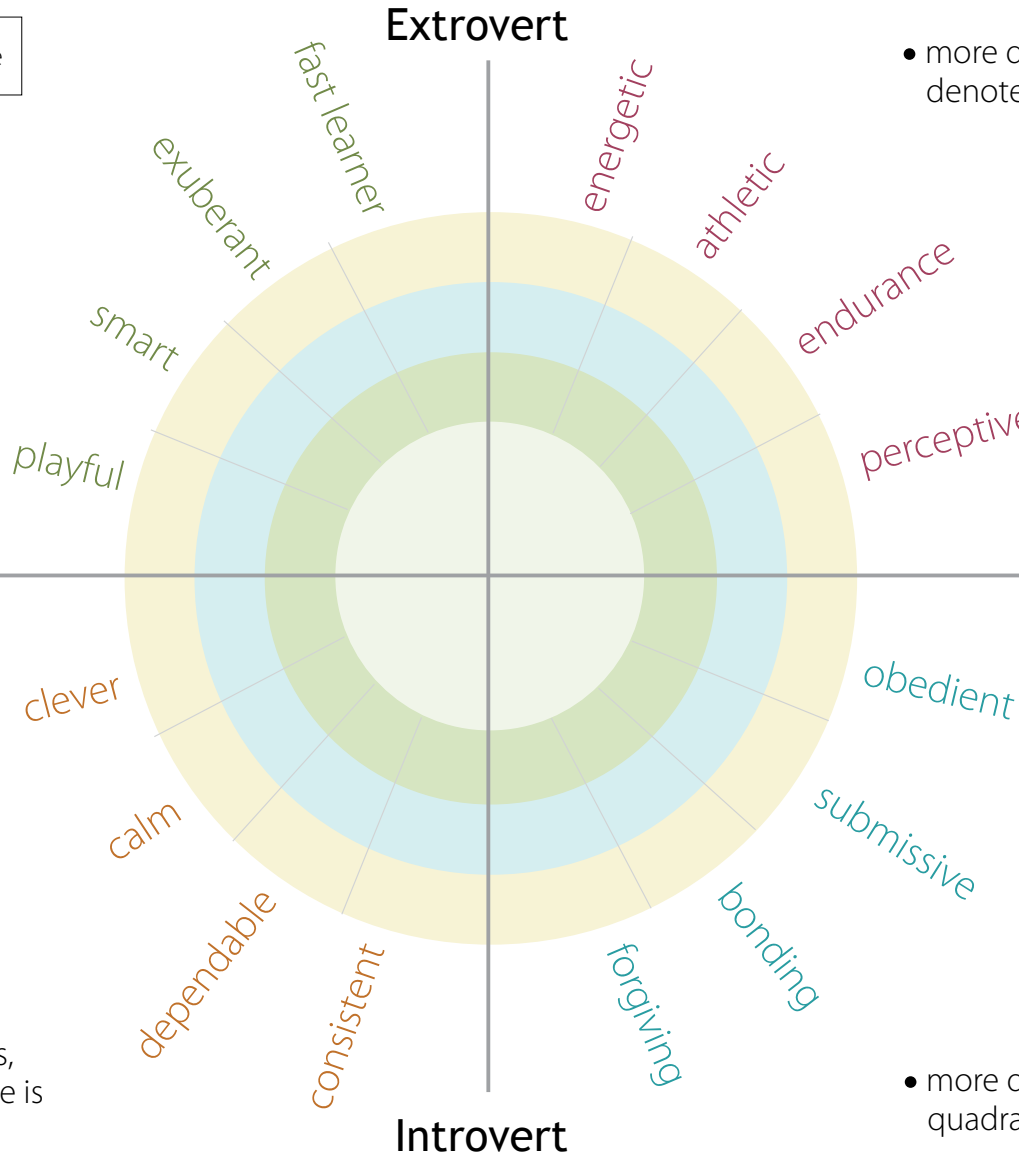

Parelli™ Horsenality™ Profile

NAME: _____

DATE: _____

- high energy
- more "go"
- quick
- tendency to run

mild
 moderate
 extreme

**LB
EXTROVERT**

Left Brain

- dominant
- pushy
- tolerant
- unconcerned
- confident
- curious

Parelli™ Positive Attributes

NAME: _____ DATE: _____

mild
 moderate
 extreme

charismatic ambitious

• more dots in the top two quadrants denotes performance qualities

**LB
EXTROVERT
POSITIVE**

**RB
EXTROVERT
POSITIVE**

Left Brain

Right Brain

tolerant

sensitive

**LB
INTROVERT
POSITIVE**

**RB
INTROVERT
POSITIVE**

• more dots in more quadrants, the more "all-round" the horse is

• more dots in the bottom two quadrants denotes reliable qualities

content "sweet"